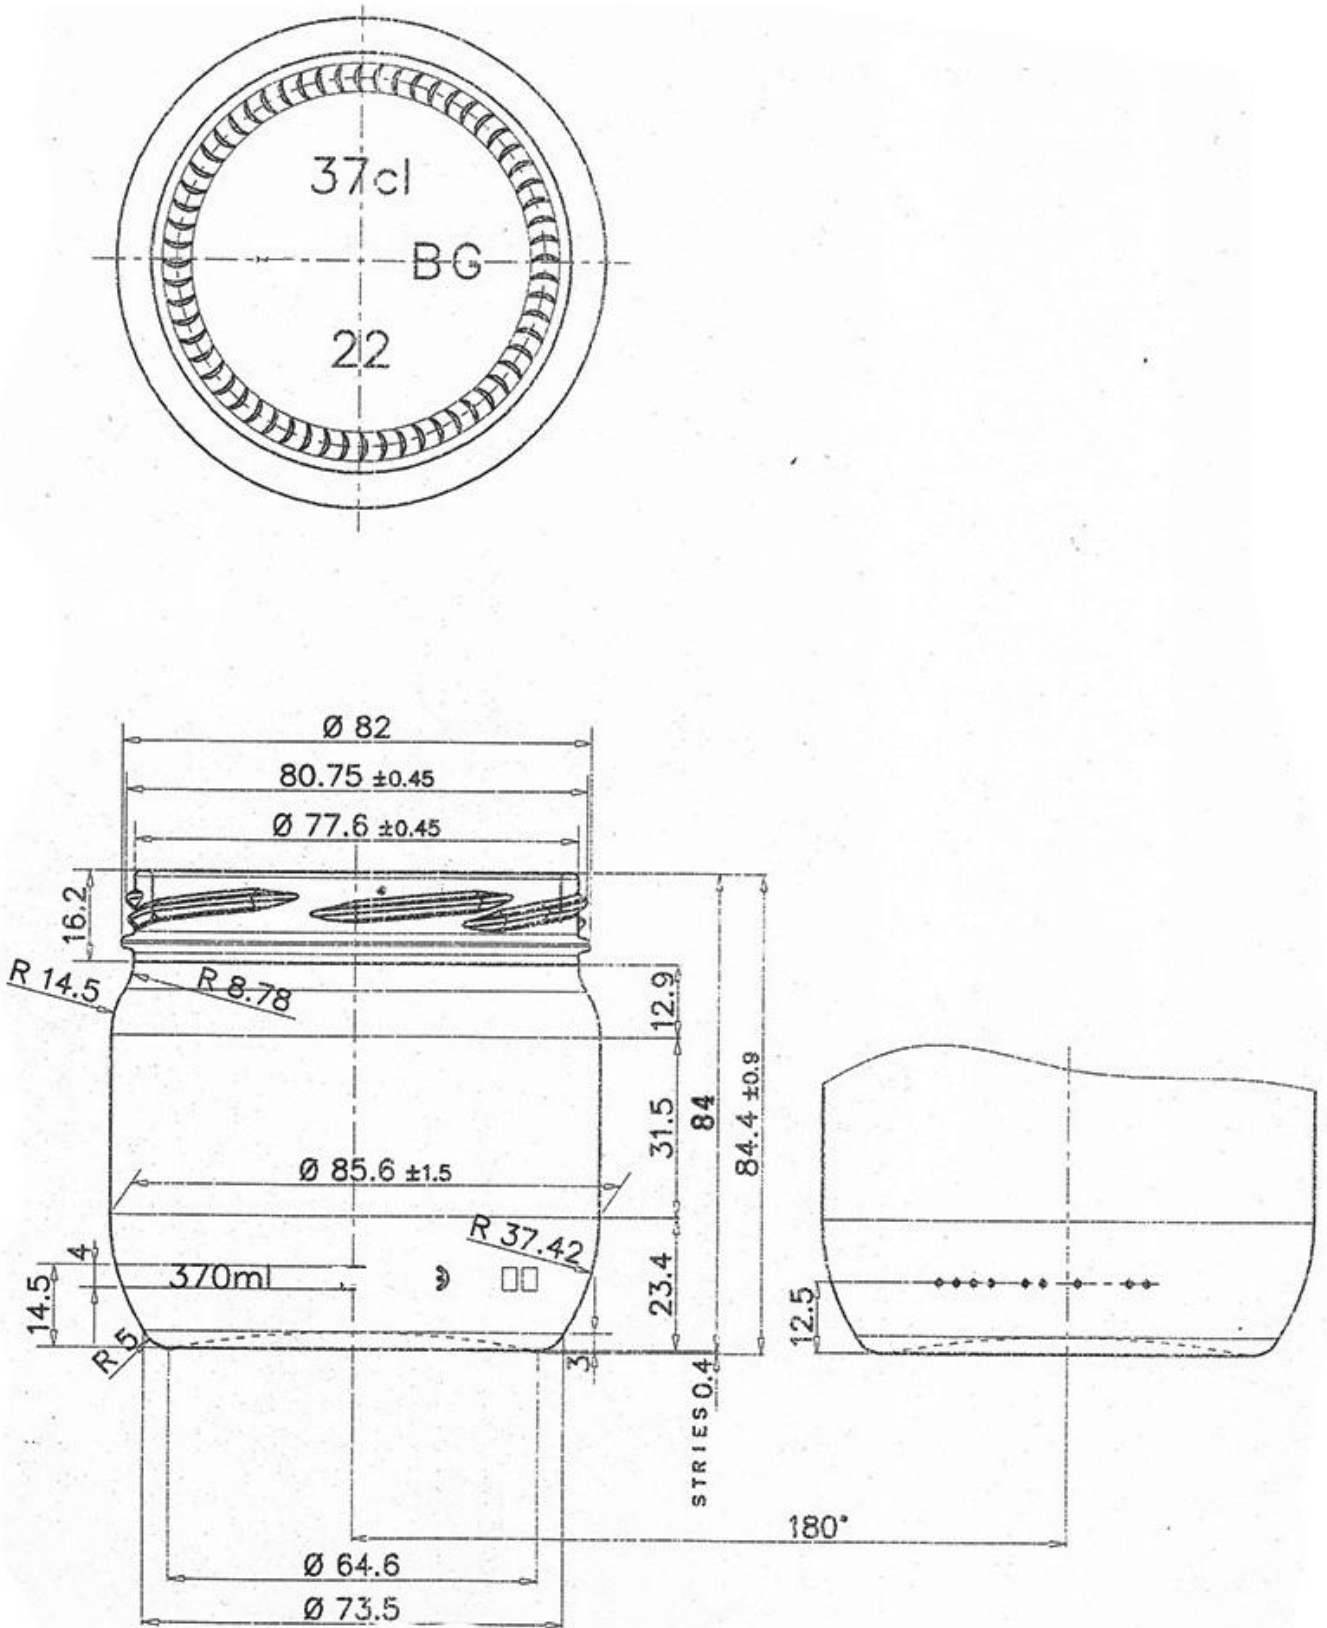

ALEVGOR GLASS

Jar POT 370 ml TO 82

Code	169
Capacity	370 ml
Weight	180 g
Units per pallet	4 056